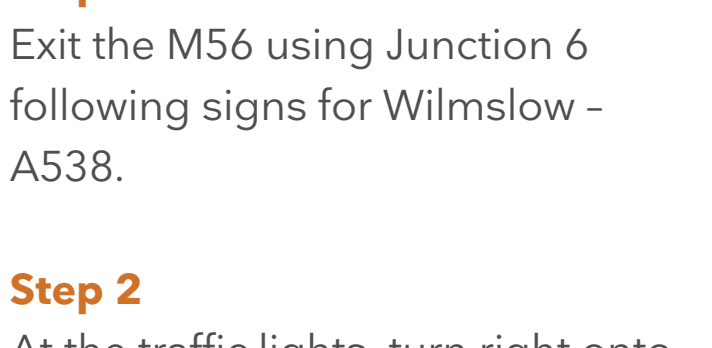

Access via M56

Step 1

Exit the M56 using Junction 6 following signs for Wilmslow - A538.

Step 2

At the traffic lights, turn right onto the A538 following signs for Wilmslow and the 'Runway Visitor Park'. Continue for 500 yards.

Step 3

At the traffic lights, turn left onto Sunbank Lane and continue straight.

Step 4

Turn right onto Wilmslow Old Road at the T junction and continue for 500 yards until you see the entry signs for PremiAir.