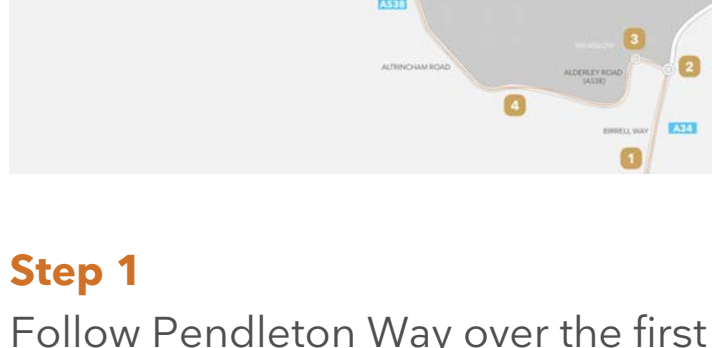

Step 2

At the traffic lights, turn right onto the A538 following signs for Wilmslow and the 'Runway Visitor Park'. Continue for 500 yards.

Step 3

At the traffic lights, turn left onto Sunbank Lane and continue straight.

Step 4

Turn right onto Wilmslow Old Road at the T junction and continue for 500 yards until you see the entry signs for PremiAir.

Access via A34 - A538

Step 1

Follow Pendleton Way over the first roundabout onto Birrell Way (A34).