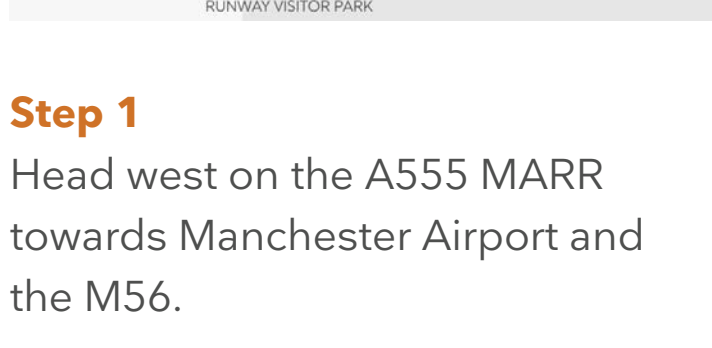

PREMIAIR

The Private Terminal

FINDING PREMIAIR

PremiAir is located away from the main terminals on the western perimeter of Manchester Airport. Following the brown road signs for the Runway Visitor Park will take you directly to PremiAir.

Alternatively, you can follow the step-by-step directions for PremiAir access via the M56, A555 and A34 - A538.

Access via A555

Step 1

Head west on the A555 MARR towards Manchester Airport and the M56.

Step 2

Step 5

Continue straight at the mini roundabout towards the traffic lights.

Step 6

At the large roundabout, turn left onto the A538 for Wilmslow and continue for 500 yards.

Step 7

At the traffic lights, turn left onto Sunbank Lane and continue straight.

Step 2

At the traffic lights, turn right onto the A538 following signs for Wilmslow and the 'Runway Visitor Park'. Continue for 500 yards.

Step 3

At the traffic lights, turn left onto Sunbank Lane and continue straight.